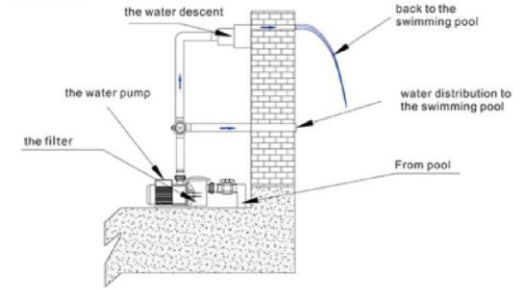

Installation of waterfall lamp with Valve

Build with circulation pumps (110V)

Build with Submersible Pump (24/48 Volt)