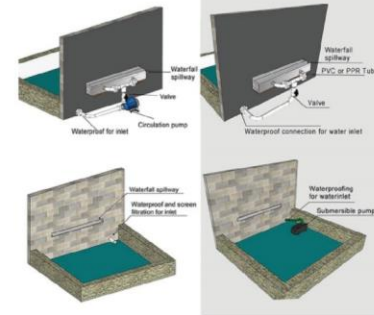

Technical Data:

Model	Length (mm)	Lip (mm)	Connection	LED Strip (W)	Input Voltage	Output Voltage
PB-Y300	300	30/150/230	1.5"/50mm	/	AC110-240V	DC12V
PB-Y600	600	30/150/230	1.5"/50mm	/	AC110-240V	DC12V
PB-Y900	900	30/150/230	1.5"/50mm	/	AC110-240V	DC12V
PB-Y1200	1200	30/150/230	1.5"/50mm	/	AC110-240V	DC12V
PB-Y1500	1500	30/150/230	1.5"/50mm	/	AC110-240V	DC12V
PB-Y300L	300	30/150/230	1.5"/50mm	4W	AC110-240V	DC12V
PB-Y600L	600	30/150/230	1.5"/50mm	8W	AC110-240V	DC12V
PB-Y900L	900	30/150/230	1.5"/50mm	12W	AC110-240V	DC12V
PB-Y1200L	1200	30/150/230	1.5"/50mm	17W	AC110-240V	DC12V
PB-Y1500L	1500	30/150/230	1.5"/50mm	21W	AC110-240V	DC12V

*The above data is for reference only, and there may be some deviation in actual production and use.

*Standard Acrylic water descents with LED strip, includes cable+plug+control.

*Acrylic water descents LED strip is replaceable.