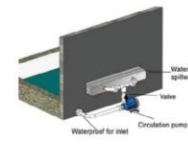

Build with Submersible Pump (24/48 Volt)