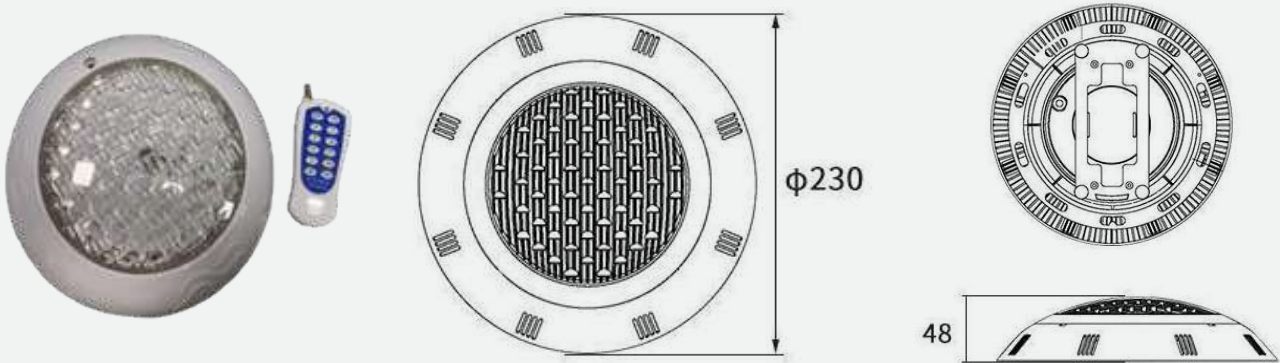

# POOL LED LIGHT

» SMD LED.

» Premium Quality.

**MODEL NPL05**

Lamp lifetime  
>50,000

Working  
Temperature  
20°C 40°C

IP68

Product	Model	Size(mm)	Light Source	Power	Working Voltage	Luminous Color	Body Materials	Color
Wall Mounted Pool Lamp	N-PL0502	D230*H48	SMD LED	6W	AC 12V	irradiation area widen The light is downy and No sazzling	ABS+PC	WW (3000K)/ W (6500K)
				9W				
				12W				
				18W				
Wall Mounted Pool Lamp	N-PL0503	D230*H48	SMD LED	18W	AC 12V	irradiation area widen The light is downy and No sazzling	ABS+PC	RGB