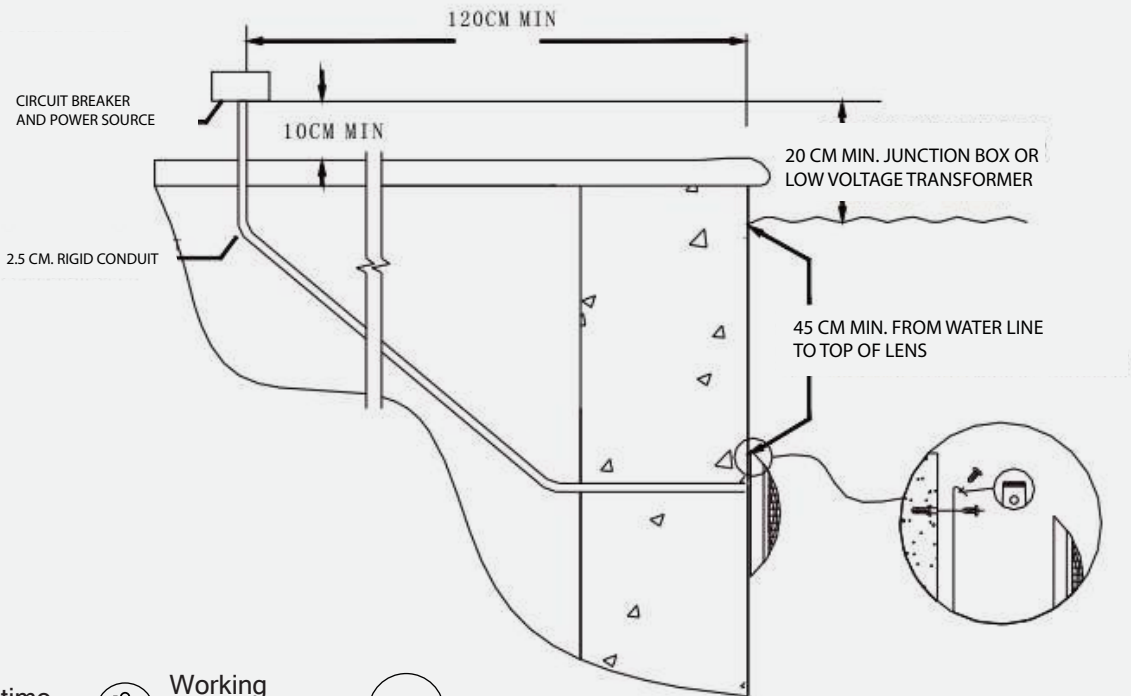

# POOL LED LIGHT

» SMD LED.

» Premium Quality.

**MODEL NPL05**

Lamp lifetime  
>50,000

Working  
Temperature  
20°C 40°C

IP68

Product	Model	Size(mm)	Light Source	Power	Working Voltage	Luminous Color	Body Materials	Color
Wall Mounted Pool Lamp	N-PL0502	D230*H48	SMD LED	6W	AC 12V	irradiation area widen The light is downy and No sazzling	ABS+PC	WW (3000K)/ W (6500K)
				9W				
				12W				
				18W				
Wall Mounted Pool Lamp	N-PL0503	D230*H48	SMD LED	18W	AC 12V	irradiation area widen The light is downy and No sazzling	ABS+PC	RGB