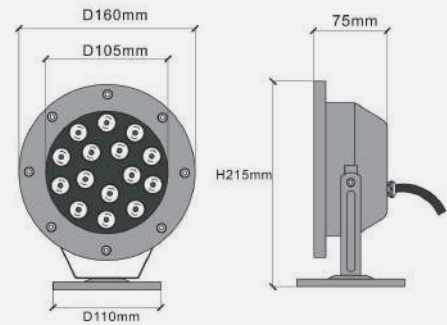

Technical Data

Item No.	Watts	Size (mm)	Beam Angle	Temperature	LED Chips	Warranty
LGT-SD-M82	3/9W	D82*H145	30/45/60	W/WW/Y/R/G/B/RGB	Epistar/Brigelux/Cree	2 Years
LGT-SD-M120	5/6/7/18W	D120*H145	30/45/60	W/WW/Y/R/G/B/RGB	Epistar/Brigelux/Cree	2 Years
LGT-SD-M145	9/12/27/36W	D145*H175	30/45/60	W/WW/Y/R/G/B/RGB	Epistar/Brigelux/Cree	2 Years

- Widely used for decorative underwater area.
- High quality PMMA lens with good performance light.
- Safety working voltage (12V ac)
- Energy saving 80% to replace metal halide light.

Technical Data

Item No.	Watts	Size (mm)	Beam Angle	Temperature	LED Chips	Warranty
LGT-SD-M180	18W	D180*H210	30/45/60	W/WW/Y/R/G/B/RGB	Epistar/Brigellux/Cree	2 Years
LGT-SD-M190	18W	D190*H210	30/45/60	W/WW/Y/R/G/B/RGB	Epistar/Brigellux/Cree	2 Years
LGT-SD-M210	24W	D210*H250	30/45/60	W/WW/Y/R/G/B/RGB	Epistar/Brigellux/Cree	2 Years
LGT-SD-M230	36W	D230*H250	30/45/60	W/WW/Y/R/G/B/RGB	Epistar/Brigellux/Cree	2 Years