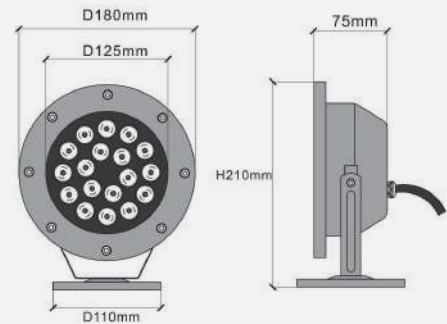

Technical Data

Item No.	Watts	Size (mm)	Beam Angle	Temperature	LED Chips	Warranty
LGT-SD-M82	3/9W	D82*H145	30/45/60	W/WW/Y/R/G/B/RGB	Epistar/Brigelux/Cree	2 Years
LGT-SD-M120	5/6/7/18W	D120*H145	30/45/60	W/WW/Y/R/G/B/RGB	Epistar/Brigelux/Cree	2 Years
LGT-SD-M145	9/12/27/36W	D145*H175	30/45/60	W/WW/Y/R/G/B/RGB	Epistar/Brigelux/Cree	2 Years

Grade	Volt	Material	G.W(KG)	Packing
IP68	12V/24V	304 Stainless	0.28	30PCS/52*26*32CM
IP68	12V/24V	304 Stainless	0.53	30PCS/50*39*31CM
IP68	12V/24V	304 Stainless	0.85	20PCS/57.5*34.5*41CM

LGT-SD-M

LGT-SD-M190-18W

- Widely used for decorative underwater area.
- High quality PMMA lens with good performance light.
- Safety working voltage (12V ac)
- Energy saving 80% to replace metal halide light.

Technical Data

Item No.	Watts	Size (mm)	Beam Angle	Temperature	LED Chips	Warranty
LGT-SD-M180	18W	D180*H210	30/45/60	W/WW/Y/R/G/B/RGB	Epistar/Brigellux/Cree	2 Years
LGT-SD-M190	18W	D190*H210	30/45/60	W/WW/Y/R/G/B/RGB	Epistar/Brigellux/Cree	2 Years
LGT-SD-M210	24W	D210*H250	30/45/60	W/WW/Y/R/G/B/RGB	Epistar/Brigellux/Cree	2 Years
LGT-SD-M230	36W	D230*H250	30/45/60	W/WW/Y/R/G/B/RGB	Epistar/Brigellux/Cree	2 Years