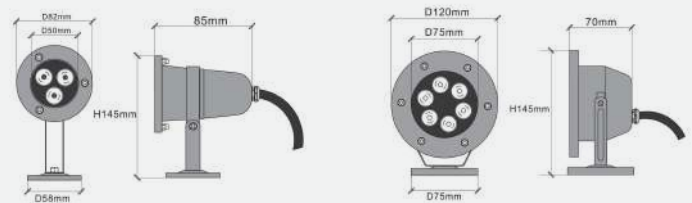

Technical Data

Item No.	Watts	Size (mm)	Beam Angle	Temperature	LED Chips	Warranty
LGT-SD-M82	3/9W	D82*H145	30/45/60	W/WW/Y/R/G/B/RGB	Epistar/Brigelux/Cree	2 Years
LGT-SD-M120	5/6/7/18W	D120*H145	30/45/60	W/WW/Y/R/G/B/RGB	Epistar/Brigelux/Cree	2 Years
LGT-SD-M145	9/12/27/36W	D145*H175	30/45/60	W/WW/Y/R/G/B/RGB	Epistar/Brigelux/Cree	2 Years

Grade	Volt	Material	G.W(KG)	Packing
IP68	12V/24V	304 Stainless	0.28	30PCS/52*26*32CM
IP68	12V/24V	304 Stainless	0.53	30PCS/50*39*31CM
IP68	12V/24V	304 Stainless	0.85	20PCS/57.5*34.5*41CM

LGT-SD-M

LGT-SD-M190-18W

- Widely used for decorative underwater area.
- High quality PMMA lens with good performance light.
- Safety working voltage (12V ac)
- Energy saving 80% to replace metal halide light.

Technical Data

Item No.	Watts	Size (mm)	Beam Angle	Temperature	LED Chips	Warranty
LGT-SD-M180	18W	D180*H210	30/45/60	W/WW/Y/R/G/B/RGB	Epistar/Brigellux/Cree	2 Years
LGT-SD-M190	18W	D190*H210	30/45/60	W/WW/Y/R/G/B/RGB	Epistar/Brigellux/Cree	2 Years
LGT-SD-M210	24W	D210*H250	30/45/60	W/WW/Y/R/G/B/RGB	Epistar/Brigellux/Cree	2 Years
LGT-SD-M230	36W	D230*H250	30/45/60	W/WW/Y/R/G/B/RGB	Epistar/Brigellux/Cree	2 Years

Grade	Volt	Material	G.W(KG)	Packing
IP68	12V / 24V	304 Stainless	1.13	12PCS/42*42*42CM
IP68	12V / 24V	304 Stainless	1.36	12PCS/42*42*42CM
IP68	12V / 24V	304 Stainless	1.6	8PCS/ 48.5*39*50CM
IP68	12V / 24V	304 Stainless	2.11	8PCS/48.5*39*50CM