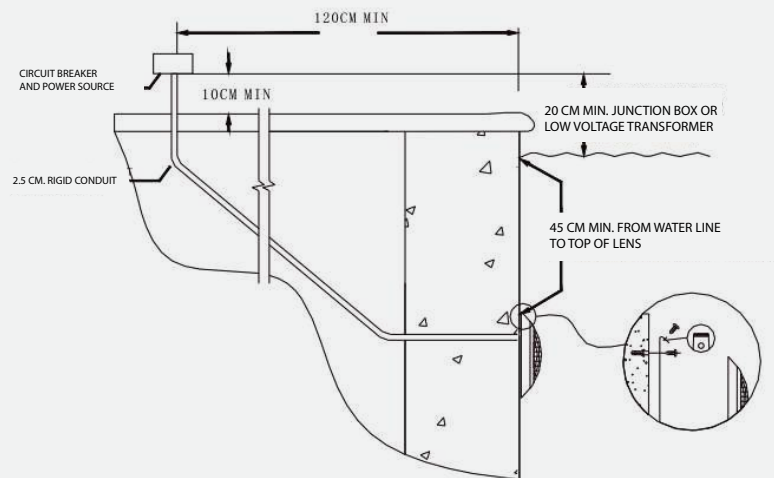

POOL
SYSTEM

POOL LED LIGHT

» SMD LED.

» Premium Quality.

N-SL02 Series Stainless Steel Pool Light

Features:

1. Stainless steel shell and PC material cover elegant design
2. Low-carbon and energy-saving lamps
3. Waterproof: Ip68
4. Operating temperature 0 °C -45 °C
5. Lighting source:SMD LED/ High Power LED
6. Color: RBG ,white, warm white(optional)
7. Reached the standard of IP68/CE/R0HS
8. With remote control (optional)

Technical Data:

Model	Light Type	Color Type	Power	VOLTAGE(V)	WORKING TEMPERATURE (°C)	LM
			(W)			
N-SL0201	Halogen Bulb	/	100W	12V	0°C-45°C	N/M
N-SL0202	144pcs SMD LED	RBG/Single Color	12W	12V	0°C-45°C	6-7
N-SL0203	252pcs SMD LED	RBG/Single Color	25W	12V	0°C-45°C	6-7
N-SL0204	360pcs SMD LED	RBG/Single Color	35W	12V	0°C-45°C	6-7
N-SL0205	SMD High Power LED	RBG/Single Color	9*1W	12V	0°C-45°C	100-110
N-SL0206	SMD High Power LED	RBG/Single Color	18*1W	12V	0°C-45°C	100-110
N-SL0207	SMD High Power LED	RBG/Single Color	15*1W	12V	0°C-45°C	100-110
N-SL0208	SMD High Power LED	RBG/Single Color	12*1W	12V	0°C-45°C	100-110