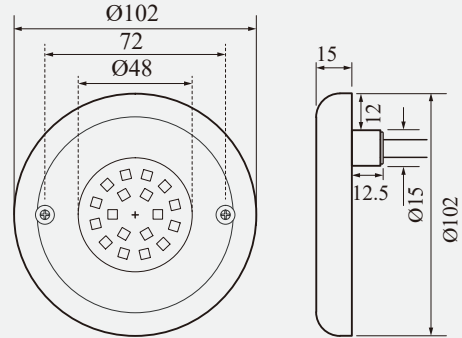

POOL
SYSTEM

POOL LED LIGHT

» SMD LED.

» Premium Quality.

POOL
SYSTEM

HJ-WN-SS102

Controllers : HJ-0040W/HJ-0050W/HJ-0-10V

- Waterproof Rating: IP 68
- Body Materials: SS316/304
- Lens Material: PC
- Craft: Resin filled

Model	LED Brand	Power	Voltage	2800-3000k 4000-4500k 6000-6500k	Blck 465-467nm Lake Blck475-485 nm	RGB	RGBW	Beam Angle
HJ-WM-SS102	Epistar	5W	12v (AC/DC)	✓	✓	x	x	120°