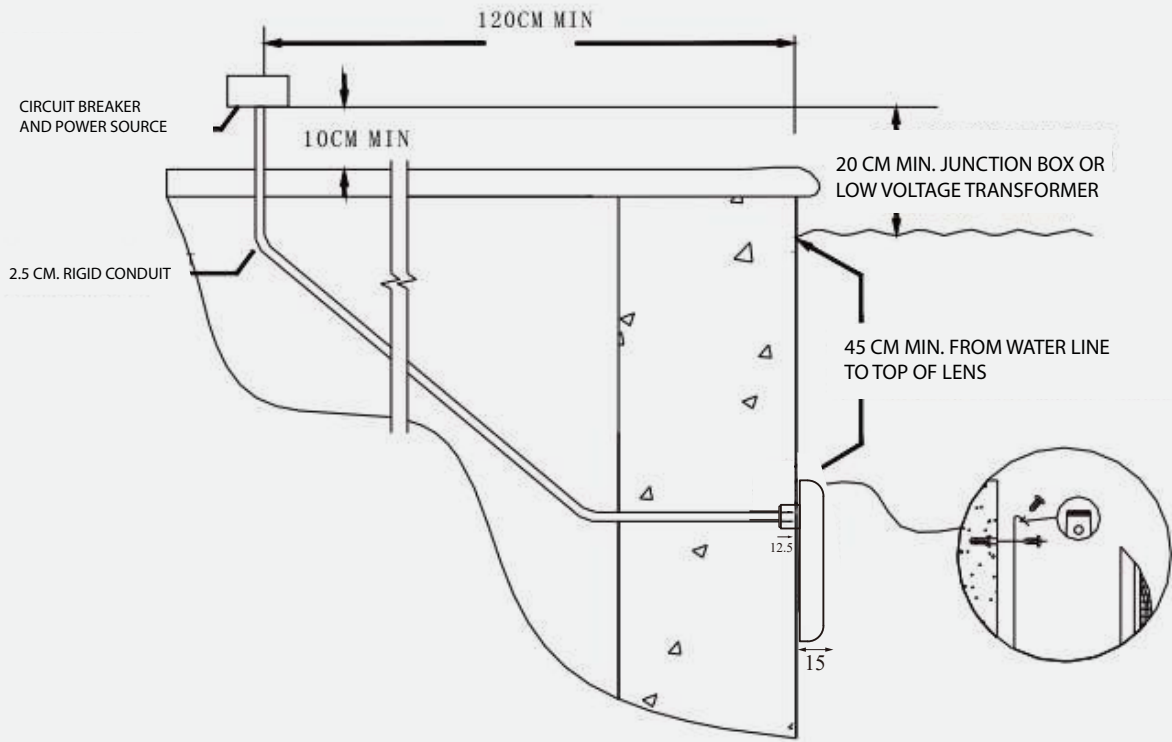

POOL
SYSTEM

POOL LED LIGHT

» SMD LED.

» Premium Quality.

POOL
SYSTEM

HJ-WN-SS102

Controllers : HJ-0040W/HJ-0050W/HJ-0-10V

- Waterproof Rating: IP 68
- Body Materials: SS316/304
- Lens Material: PC
- Craft: Resin filled

Model	LED Brand	Power	Voltage	2800-3000k 4000-4500k 6000-6500k	Blck 465-467nm Lake Blck475-485 nm	RGB	RGBW	Beam Angle
HJ-WM-SS102	Epistar	5W	12v (AC/DC)	✓	✓	x	x	120°