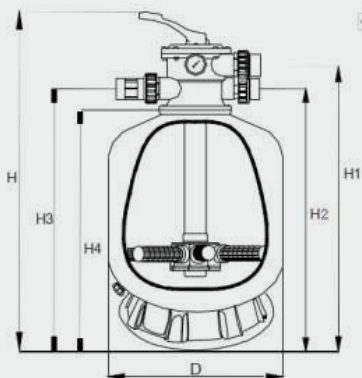

1. 100% Fiberglass and resin raw materials.
2. With 6-way multiport valve.
3. 100% ABS material for valve.
4. Factory testing pressure 370-400KPA, working pressure 250KPA.
5. Bobbin wound with fiberglass wires.
6. Max temperature of 43°C (109°F).
7. Anti-corrosion and UV-resistant.

Unique design:

All sizes of Pool System top mount sand filters are equipped with bolt type connection valve, not like others using clamp type for small sizes of filters. It makes valve quality more stable and connection more convenient.

Technical Data

Material:
Filer Body: 100% FRP
Plastic: ABS CHI MEI 757
Screws: 304# Stainless Steel

P/N	Model	Size D	Flow m3/h	MPV Size		H mm	H2/H3 mm	H1 mm	H4 mm	Filtration Area m2	Average Tank Thickness		Media Weight 1- 2mm kg	Valve Excluded	
				mm	Inches						0.25Mpa	0.4Mpa		Packing Size mm	Gross Weight Kg
611108	NBT400	∅ 400	6.3	50	1.5	650	470	530	410	0.13	≥ 4	≥ 5	35	410*410*490	11.5
611111	NBT450	∅ 450	7	50	1.5	730	540	601	490	0.14	≥ 4	≥ 5	50	440*440*540	12.5
611101	NBT500	∅ 500	10	50	1.5	780	600	660	540	0.2	≥ 5	≥ 6	80	510*510*670	14
611102	NBT600	∅ 600	15	50	1.5	860	660	730	620	0.3	≥ 5.5	≥ 6.5	160	630*630*670	19
611103	NBT700	∅ 700	18.5	50	1.5	960	771	781	720	0.37	≥ 5.5	≥ 6.5	220	710*710*670	22.5
611104	NBT800	∅ 800	25	63	2.0	1160	950	1040	890	0.5	≥ 6	≥ 7	370	830*830*930	39.5
611105	NBT900	∅ 900	30	63	2.0	1230	1000	1080	960	0.64	≥ 6	≥ 7	447	900*900*990	40
611106	NBT1000	∅ 1000	35	63	2.0	1280	1070	1150	1010	0.79	≥ 6.5	≥ 7.5	700	1030*1030*1200	55
611107	NBT1100	∅ 1100	44	63	2.0	1360	1150	1230	1090	0.98	≥ 6.5	≥ 7.5	960	1135*1135*1260	60
611108	NBT1200	∅ 1200	50	63	2.0	1480	1260	1340	1210	1.13	≥ 6.5	≥ 8.0	1200	1230*1230*1380	68
611109	NBT1400	∅ 1400	65	63	2.0	1690	1470	1550	1420	1.53	≥ 6.5	≥ 8.0	1700	1410*1410*1550	96