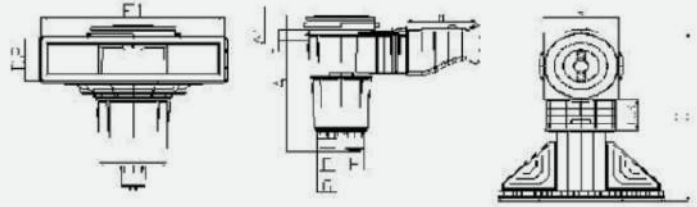

POOL FITTINGS

- » Skimmers, Gratings, Inlets and other Fittings.
- » Premium Quality.

POOL
SYSTEM

PA00251V

Model	A	A1	B	C	C3	D2	E1	F	G	H	L	M	N
PA00251V	416	25.31	248.9	565	137	172.5	358	1 1/2"	2"	2"	46	73	105

*Size in mm

PA00252.1V

Model	A	A1	B	C	C3	D2	E1	F	G	H	L	M	N
PA00252.1V	483.8	14.5	250.3	634	117.4	142.5	539.1	60	70	70	38	38	249.2

*Size in mm

PA00251.1V

Model	A	A1	B	C	C3	D2	E1	F	G	H	L	M	N
PA00251.1V	416	25.31	248.9	565	137	172.5	358	1 1/2"	2"	2"	46	73	105

*Size in mm

Skimmers For Concrete Pools

PA00248C

Model	A	A1	B	C	C3	D2	E1	F	G	H	L	M
PA00248C	416	25.31	246.9	435	137	136	196	1 1/2"	2"	2"	46	63

*Size in mm

PA00249C

Model	A	A1	B	C	C1	D1	D2	F	G	H	L	J
PA00249C	416.00	34.60	248.90	370.20	156.38	201.7	139.7	1 1/2"	2"	50.00	40.00	49.76

*Size in mm