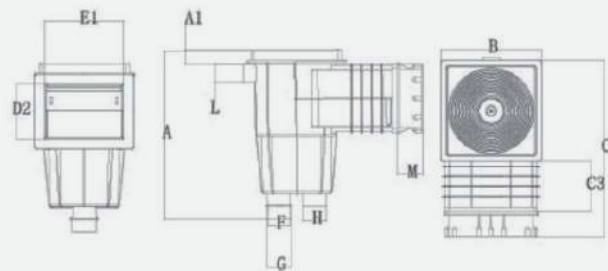

*Size in mm

PA00252.1V

Model	A	A1	B	C	C3	D2	E1	F	G	H	L	M	N
PA00252.1V	483.8	14.5	250.3	634	117.4	142.5	539.1	60	70	70	38	38	249.2

*Size in mm

PA00251.1V

Model	A	A1	B	C	C3	D2	E1	F	G	H	L	M	N
PA00251.1V	416	25.31	248.9	565	137	172.5	358	1 1/2"	2"	2"	46	73	105

*Size in mm

Skimmers For Concrete Pools

PA00248C

Model	A	A1	B	C	C3	D2	E1	F	G	H	L	M
PA00248C	416	25.31	246.9	435	137	136	196	1 1/2"	2"	2"	46	63

*Size in mm

PA00249C

Model	A	A1	B	C	C1	D1	D2	F	G	H	L	J
PA00249C	416.00	34.60	248.90	370.20	156.38	201.7	139.7	1 1/2"	2"	50.00	40.00	49.76

*Size in mm