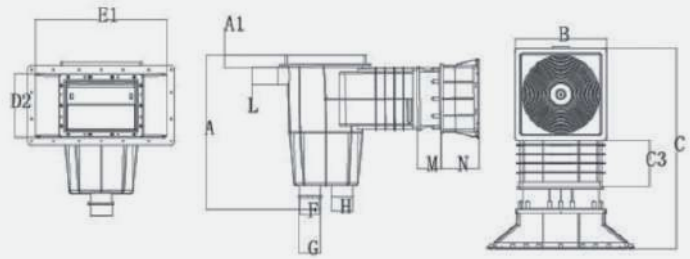

POOL FITTINGS

- » Skimmers, Gratings, Inlets and other Fittings.
- » Premium Quality.

POOL
SYSTEM

PA00251V

Model	A	A1	B	C	C3	D2	E1	F	G	H	L	M	N
PA00251V	416	25.31	248.9	565	137	172.5	358	1 1/2"	2"	2"	46	73	105

*Size in mm

PA00252.1V

Model	A	A1	B	C	C3	D2	E1	F	G	H	L	M	N
PA00252.1V	483.8	14.5	250.3	634	117.4	142.5	539.1	60	70	70	38	38	249.2

*Size in mm

PA00251.1V

Model	A	A1	B	C	C3	D2	E1	F	G	H	L	M	N
PA00251.1V	416	25.31	248.9	565	137	172.5	358	1 1/2"	2"	2"	46	73	105

*Size in mm

Skimmers For Concrete Pools

PA00248C

Model	A	A1	B	C	C3	D2	E1	F	G	H	L	M
PA00248C	416	25.31	246.9	435	137	136	196	1 1/2"	2"	2"	46	63

*Size in mm

PA00249C

Model	A	A1	B	C	C1	D1	D2	F	G	H	L	J
PA00249C	416.00	34.60	248.90	370.20	156.38	201.7	139.7	1 1/2"	2"	50.00	40.00	49.76

*Size in mm