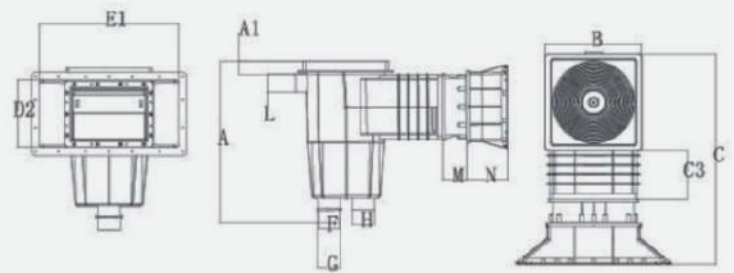

POOL FITTINGS

- » Skimmers, Gratings, Inlets and other Fittings.
- » Premium Quality.

POOL
SYSTEM

PA00251V

Model	A	A1	B	C	C3	D2	E1	F	G	H	L	M	N
PA00251V	416	25.31	248.9	565	137	172.5	358	1 1/2"	2"	2"	46	73	105

*Size in mm

PA00252.1V

Model	A	A1	B	C	C3	D2	E1	F	G	H	L	M	N
PA00252.1V	483.8	14.5	250.3	634	117.4	142.5	539.1	60	70	70	38	38	249.2

*Size in mm

PA00251.1V

Model	A	A1	B	C	C3	D2	E1	F	G	H	L	M	N
PA00251.1V	416	25.31	248.9	565	137	172.5	358	1 1/2"	2"	2"	46	73	105

*Size in mm

Skimmers For Concrete Pools

PA00248C

Model	A	A1	B	C	C3	D2	E1	F	G	H	L	M
PA00248C	416	25.31	246.9	435	137	136	196	1 1/2"	2"	2"	46	63

*Size in mm

PA00249C

Model	A	A1	B	C	C1	D1	D2	F	G	H	L	J
PA00249C	416.00	34.60	248.90	370.20	156.38	201.7	139.7	1 1/2"	2"	50.00	40.00	49.76

*Size in mm