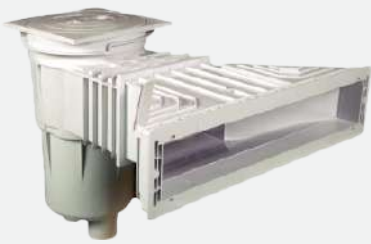

POOL FITTINGS

- » Skimmers, Gratings, Inlets and other Fittings.
- » Premium Quality.

POOL
SYSTEM

PA00251V

Model	A	A1	B	C	C3	D2	E1	F	G	H	L	M	N
PA00251V	416	25.31	248.9	565	137	172.5	358	1 1/2"	2"	2"	46	73	105