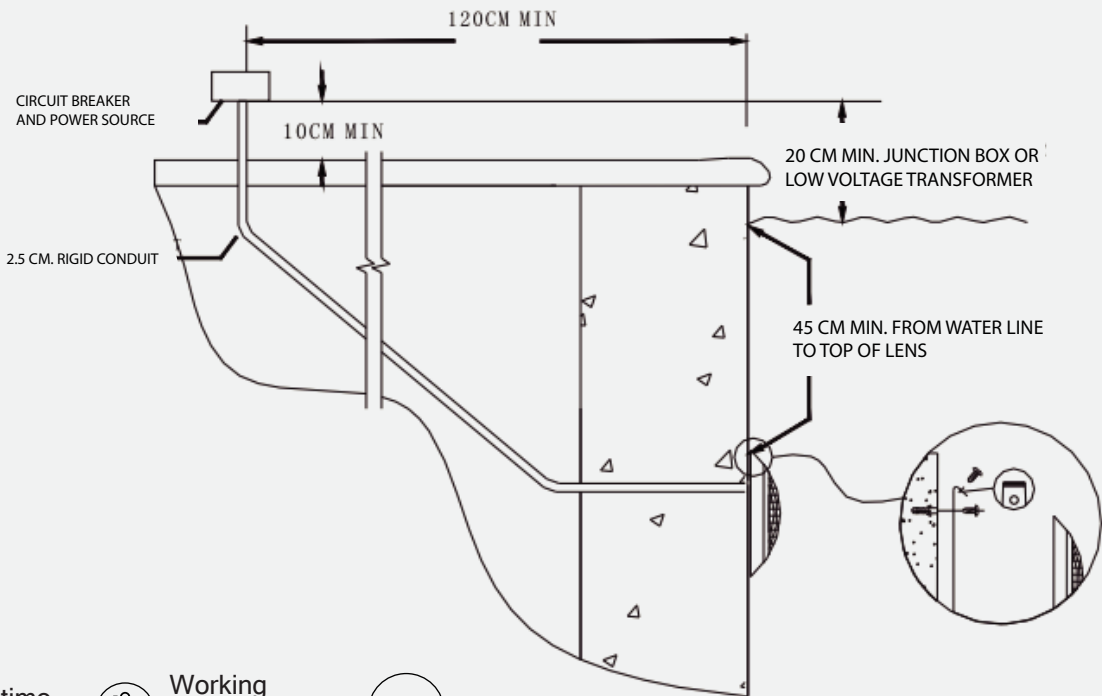

**POOL**  
SYSTEM

# POOL LED LIGHT

- » SMD LED.
- » Premium Quality.

**MODEL NPL05**

-  Lamp lifetime >50,000
-  Working Temperature 20°C 40°C
-  IP68

Product	Model	Size(mm)	Light Source	Power	Working Voltage	Luminous Color	Body Materials	Color
Wall Mounted Pool Lamp	N-PL0502	D230*H48	SMD LED	6W	AC 12V	irradiation area widen The light is downy and No sazzling	ABS+PC	WW (3000K)/ W (6500K)
				9W				
				12W				
				18W				
Wall Mounted Pool Lamp	N-PL0503	D230*H48	SMD LED	18W	AC 12V	irradiation area widen The light is downy and No sazzling	ABS+PC	RGB