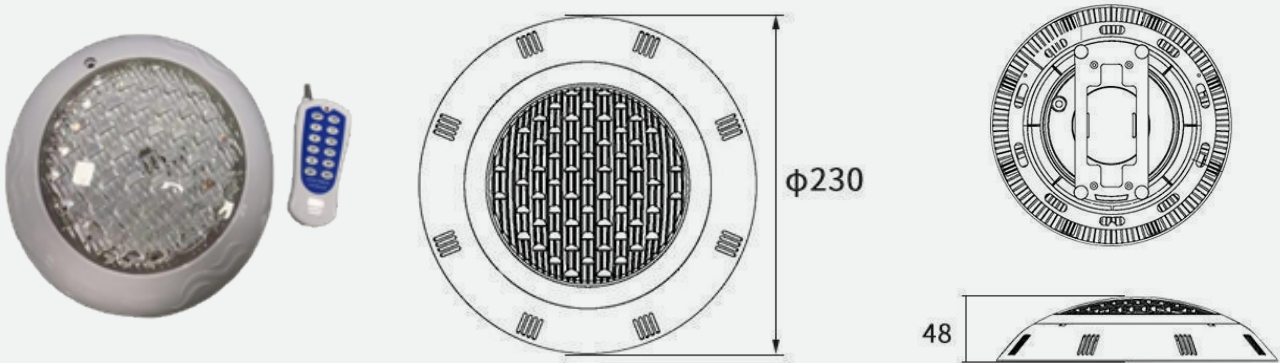

**POOL**  
SYSTEM

# POOL LED LIGHT

- » SMD LED.
- » Premium Quality.

**MODEL NPL05**

-  Lamp lifetime >50,000
-  Working Temperature 20°C 40°C
-  IP68

Product	Model	Size(mm)	Light Source	Power	Working Voltage	Luminous Color	Body Materials	Color
Wall Mounted Pool Lamp	N-PL0502	D230*H48	SMD LED	6W	AC 12V	irradiation area widen The light is downy and No sazzling	ABS+PC	WW (3000K)/ W (6500K)
				9W				
				12W				
				18W				
Wall Mounted Pool Lamp	N-PL0503	D230*H48	SMD LED	18W	AC 12V	irradiation area widen The light is downy and No sazzling	ABS+PC	RGB