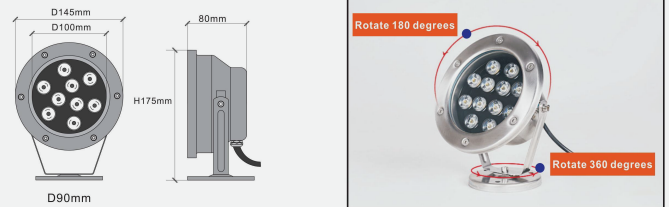

POOL
SYSTEM

POOL LED LIGHT

» SMD LED.

» Premium Quality.

POOL
SYSTEM

LGT-SD-M

LGT-SD-M145-9W

LGT-SD-M120-6W

- Widely used for decorative underwater area.
- High quality PMMA lens with good performance light.
- Safety working voltage (12V ac)
- Energy saving 80% to replace metal halide light.

Technical Data

Item No.	Watts	Size (mm)	Beam Angle	Temperature	LED Chips	Warranty
LGT-SD-M82	3/9W	D82*H145	30/45/60	W/WW/Y/R/G/B/RGB	Epistar/Brigellux/Cree	2 Years
LGT-SD-M120	5/6/7/18W	D120*H145	30/45/60	W/WW/Y/R/G/B/RGB	Epistar/Brigellux/Cree	2 Years
LGT-SD-M145	9/12/27/36W	D145*H175	30/45/60	W/WW/Y/R/G/B/RGB	Epistar/Brigellux/Cree	2 Years

Grade	Volt	Material	G.W(KG)	Packing
IP68	12V/24V	304 Stainless	0.28	30PCS/52*26*32CM
IP68	12V/24V	304 Stainless	0.53	30PCS/50*39*31CM
IP68	12V/24V	304 Stainless	0.85	20PCS/57.5*34.5*41CM

LGT-SD-M

LGT-SD-M190-18W

- Widely used for decorative underwater area.
- High quality PMMA lens with good performance light.
- Safety working voltage (12V ac)
- Energy saving 80% to replace metal halide light.

Technical Data

Item No.	Watts	Size (mm)	Beam Angle	Temperature	LED Chips	Warranty
LGT-SD-M180	18W	D180*H210	30/45/60	W/WW/Y/R/G/B/RGB	Epistar/Brigelux/Cree	2 Years
LGT-SD-M190	18W	D190*H210	30/45/60	W/WW/Y/R/G/B/RGB	Epistar/Brigelux/Cree	2 Years
LGT-SD-M210	24W	D210*H250	30/45/60	W/WW/Y/R/G/B/RGB	Epistar/Brigelux/Cree	2 Years
LGT-SD-M230	36W	D230*H250	30/45/60	W/WW/Y/R/G/B/RGB	Epistar/Brigelux/Cree	2 Years