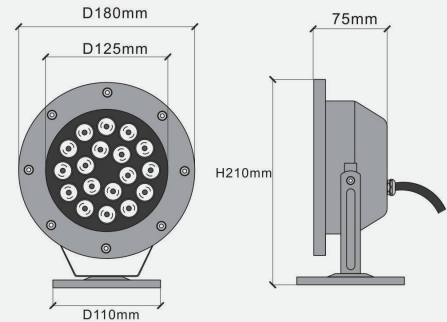

Grade	Volt	Material	G.W(KG)	Packing
IP68	12V/24V	304 Stainless	0.28	30PCS/52*26*32CM
IP68	12V/24V	304 Stainless	0.53	30PCS/50*39*31CM
IP68	12V/24V	304 Stainless	0.85	20PCS/57.5*34.5*41CM

LGT-SD-M

LGT-SD-M190-18W

- Widely used for decorative underwater area.
- High quality PMMA lens with good performance light.
- Safety working voltage (12V ac)
- Energy saving 80% to replace metal halide light.

Technical Data

Item No.	Watts	Size (mm)	Beam Angle	Temperature	LED Chips	Warranty
LGT-SD-M180	18W	D180*H210	30/45/60	W/WW/Y/R/G/B/RGB	Epistar/Brigelux/Cree	2 Years
LGT-SD-M190	18W	D190*H210	30/45/60	W/WW/Y/R/G/B/RGB	Epistar/Brigelux/Cree	2 Years
LGT-SD-M210	24W	D210*H250	30/45/60	W/WW/Y/R/G/B/RGB	Epistar/Brigelux/Cree	2 Years
LGT-SD-M230	36W	D230*H250	30/45/60	W/WW/Y/R/G/B/RGB	Epistar/Brigelux/Cree	2 Years