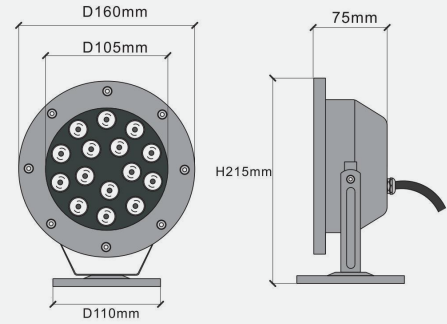

Grade	Volt	Material	G.W(KG)	Packing
IP68	12V/24V	304 Stainless	0.28	30PCS/52*26*32CM
IP68	12V/24V	304 Stainless	0.53	30PCS/50*39*31CM
IP68	12V/24V	304 Stainless	0.85	20PCS/57.5*34.5*41CM

LGT-SD-M

LGT-SD-M190-18W

- Widely used for decorative underwater area.
- High quality PMMA lens with good performance light.
- Safety working voltage (12V ac)
- Energy saving 80% to replace metal halide light.

Technical Data

Item No.	Watts	Size (mm)	Beam Angle	Temperature	LED Chips	Warranty
LGT-SD-M180	18W	D180*H210	30/45/60	W/WW/Y/R/G/B/RGB	Epistar/Brigelux/Cree	2 Years
LGT-SD-M190	18W	D190*H210	30/45/60	W/WW/Y/R/G/B/RGB	Epistar/Brigelux/Cree	2 Years
LGT-SD-M210	24W	D210*H250	30/45/60	W/WW/Y/R/G/B/RGB	Epistar/Brigelux/Cree	2 Years
LGT-SD-M230	36W	D230*H250	30/45/60	W/WW/Y/R/G/B/RGB	Epistar/Brigelux/Cree	2 Years