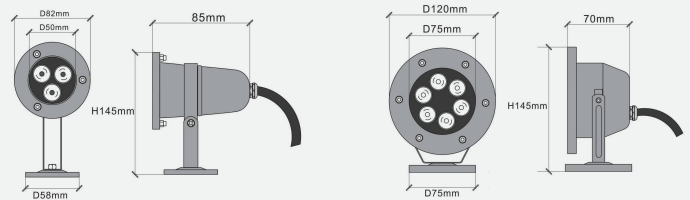

LGT-SD-M

Product Benefits

- Multi-color are available
- Epistar or Bridgelux LEDs, creates amazing lighting performance.
- Easy to install and use.
- Low power consumption, no ultraviolet.

Product Features

- Widely used for decorative underwater area.
- High quality PMMA lens with good performance light.
- Safety working voltage (12V ac)
- Energy saving 80% to replace metal halide light.

Technical Data

Item No.	Watts	Size (mm)	Beam Angle	Temperature	LED Chips	Warranty
LGT-SD-M82	3/9W	D82*H145	30/45/60	W/WW/Y/R/G/B/RGB	Epistar/Brigellux/Cree	2 Years
LGT-SD-M120	5/6/7/18W	D120*H145	30/45/60	W/WW/Y/R/G/B/RGB	Epistar/Brigellux/Cree	2 Years
LGT-SD-M145	9/12/27/36W	D145*H175	30/45/60	W/WW/Y/R/G/B/RGB	Epistar/Brigellux/Cree	2 Years

Grade	Volt	Material	G.W(KG)	Packing
IP68	12V/24V	304 Stainless	0.28	30PCS/52*26*32CM
IP68	12V/24V	304 Stainless	0.53	30PCS/50*39*31CM
IP68	12V/24V	304 Stainless	0.85	20PCS/57.5*34.5*41CM