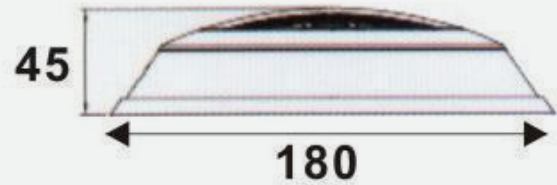

POOL
SYSTEM

POOL LED LIGHT

» SMD LED.

» Premium Quality.

POOL
SYSTEM

MODEL NSL03

Lamp lifetime
>50,000

Working
Temperature
20°C 40°C