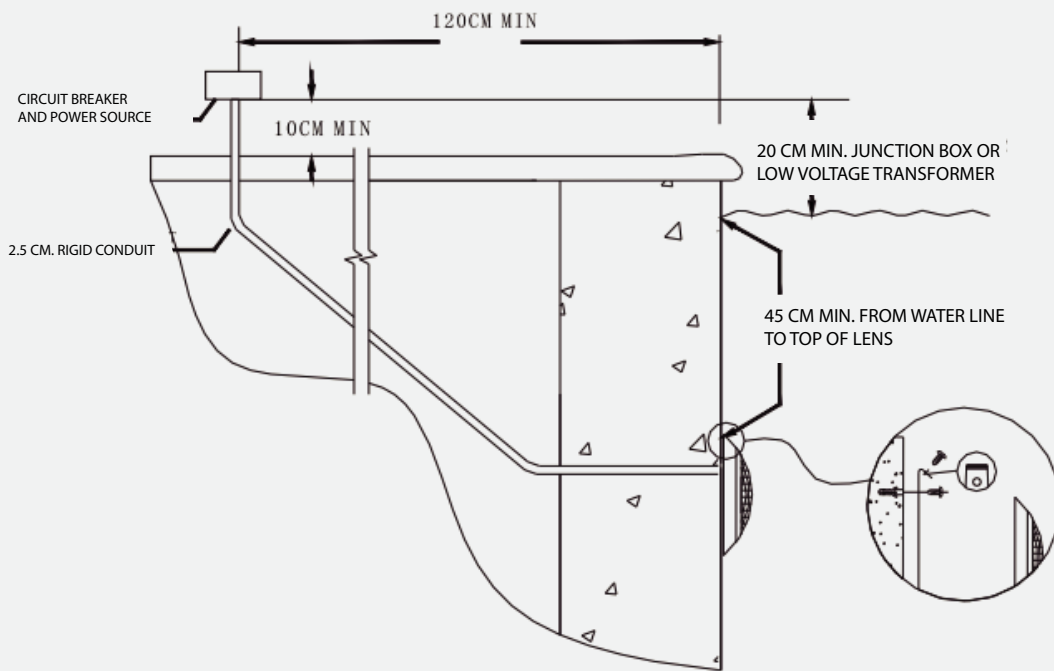

POOL
SYSTEM

POOL LED LIGHT

» SMD LED.

» Premium Quality.

POOL
SYSTEM

MODEL NSL03

Lamp lifetime
>50,000

Working
Temperature
20°C 40°C

| Product | Model | Size(mm) | Light Source | Power | Working Voltage | Lighting effects | Body Material | COLOR |
|------------------------|----------|----------|-----------------------|-------|-----------------|---|---------------------|------------|
| Wall Mounted Pool Lamp | N-SL0301 | D180*H45 | 1PCS/W High Power LED | 3W | AC12V | Irradiation long distance and Concentrated light | Stainless Steel 304 | WW (3000K) |
| | N-SL0302 | | SMD LED | 6W | | | | W (6500K) |
| | | | | 6W | | Irradiation area widen the light is downy and No sazzling | | |
| | | | | 12W | | | | RGB |