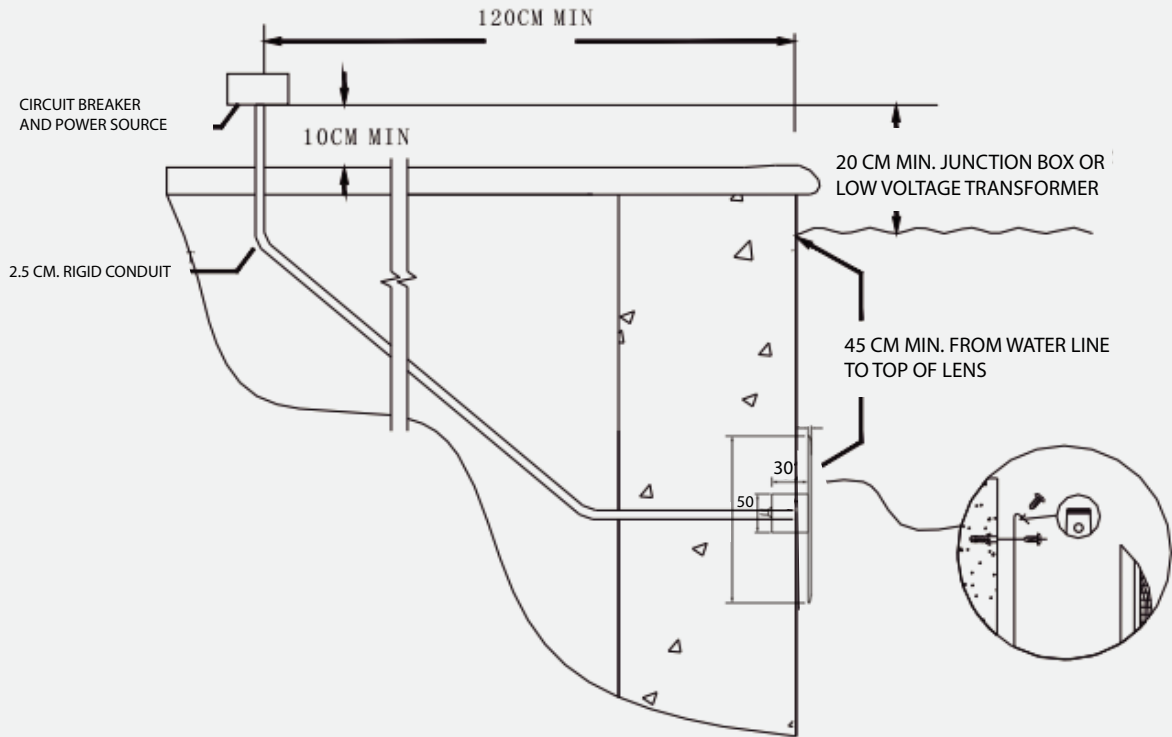

POOL
SYSTEM

POOL LED LIGHT

» SMD LED.

» Premium Quality.

POOL
SYSTEM

HJ-WM-SS229

Controllers: HJ-0040W/HJ-0050W/HJ-0010/HJ-0~10V

- Waterproof Rating: IP 68
- Body Material: SS316/304
- Lens Material: PC
- Craft: Resin Filled

Model	LED Brand	Power	Voltage	2800-3000k 4000-4500k 6000-6500k	Blck 465-467nm Lake Blck475-485 nm	RGB	RGBW	Beam Angle
HJ-WM-SS229	Epistar	18W	12C/24V (AC/DC)	✓	✓	✓	✓	120°
		25W		✓	✓	✓		