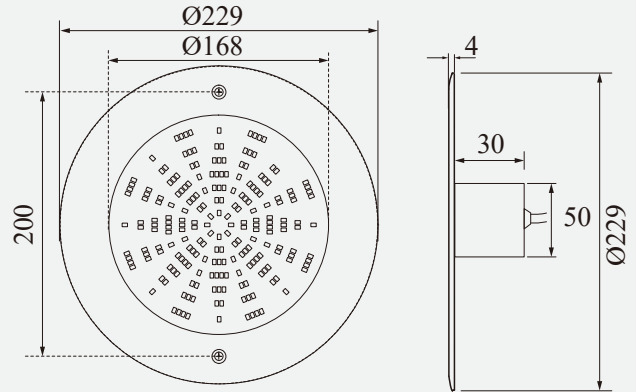

POOL
SYSTEM

POOL LED LIGHT

» SMD LED.

» Premium Quality.

POOL
SYSTEM

HJ-WM-SS229

Controllers: HJ-0040W/HJ-0050W/HJ-0010/HJ-0~10V

- Waterproof Rating: IP 68
- Body Material: SS316/304
- Lens Material: PC
- Craft: Resin Filled

Model	LED Brand	Power	Voltage	2800-3000k 4000-4500k 6000-6500k	Blck 465-467nm Lake Blck475-485 nm	RGB	RGBW	Beam Angle
HJ-WM-SS229	Epistar	18W	12C/24V (AC/DC)	✓	✓	✓	✓	120°
		25W		✓	✓	✓		