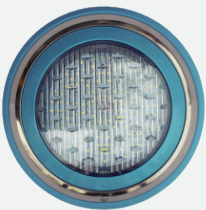

# POOL LED LIGHT

» SMD LED.

» Premium Quality.

## N-SL02 Series Stainless Steel Pool Light

### Features:

1. Stainless steel shell and PC material cover elegant design
2. Low-carbon and energy-saving lamps
3. Waterproof: Ip68
4. Operating temperature 0 °C -45 °C
5. Lighting source:SMD LED/ High Power LED
6. Color: RBG ,white, warm white(optional)
7. Reached the standard of IP68/CE/R0HS
8. With remote control (optional)

### Technical Data:

Model	Light Type	Color Type	Power	VOLTAGE(V)	WORKING TEMPERATURE (°C)	LM
			(W)			
N-SL0201	Halogen Bulb	/	100W	12V	0°C-45°C	N/M
N-SL0202	144pcs SMD LED	RBG/Single Color	12W	12V	0°C-45°C	6-7
N-SL0203	252pcs SMD LED	RBG/Single Color	25W	12V	0°C-45°C	6-7
N-SL0204	360pcs SMD LED	RBG/Single Color	35W	12V	0°C-45°C	6-7
N-SL0205	SMD High Power LED	RBG/Single Color	9*1W	12V	0°C-45°C	100-110
N-SL0206	SMD High Power LED	RBG/Single Color	18*1W	12V	0°C-45°C	100-110
N-SL0207	SMD High Power LED	RBG/Single Color	15*1W	12V	0°C-45°C	100-110
N-SL0208	SMD High Power LED	RBG/Single Color	12*1W	12V	0°C-45°C	100-110