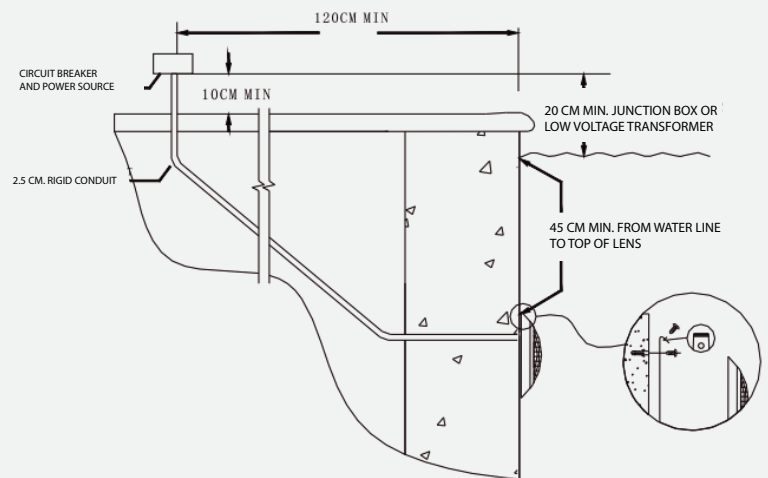

### Features:

1. Stainless steel shell and PC material cover elegant design
2. Low-carbon and energy-saving lamps
3. Waterproof: Ip68
4. Operating temperature 0 °C -45 °C
5. Lighting source:SMD LED/ High Power LED
6. Color: RBG ,white, warm white(optional)
7. Reached the standard of IP68/CE/R0HS
8. With remote control (optional)