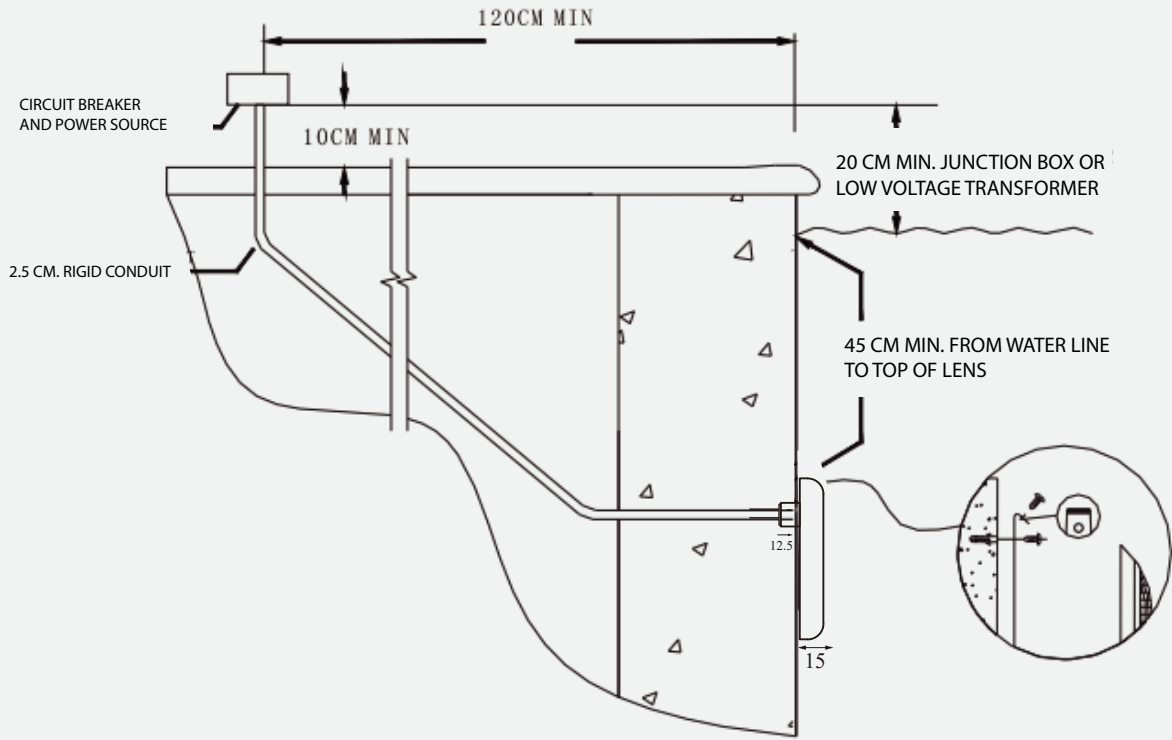

POOL
SYSTEM

POOL LED LIGHT

» SMD LED.

» Premium Quality.

POOL
SYSTEM

HJ-WN-SS102

Controllers : HJ-0040W/HJ-0050W/HJ-0-10V

- Waterproof Rating: IP 68
- Body Materials: SS316/304
- Lens Material: PC
- Craft: Resin filled

Model	LED Brand	Power	Voltage	2800-3000k 4000-4500k 6000-6500k	Blck 465-467nm Lake Blck475-485 nm	RGB	RGBW	Beam Angle
HJ-WM-SS102	Epistar	5W	12v (AC/DC)	✓	✓	x	x	120°