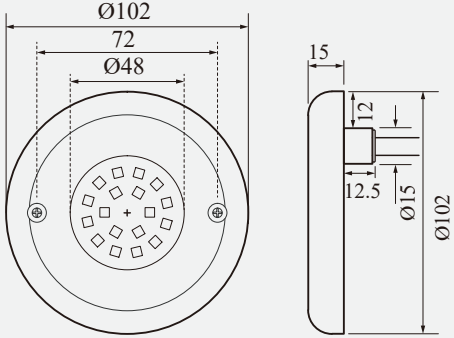

POOL
SYSTEM

POOL LED LIGHT

» SMD LED.

» Premium Quality.

POOL
SYSTEM

HJ-WN-SS102

Controllers : HJ-0040W/HJ-0050W/HJ-0-10V

- Waterproof Rating: IP 68
- Body Materials: SS316/304
- Lens Material: PC
- Craft: Resin filled

Model	LED Brand	Power	Voltage	2800-3000k 4000-4500k 6000-6500k	Blck 465-467nm Lake Blck475-485 nm	RGB	RGBW	Beam Angle
HJ-WM-SS102	Epistar	5W	12v (AC/DC)	✓	✓	x	x	120°