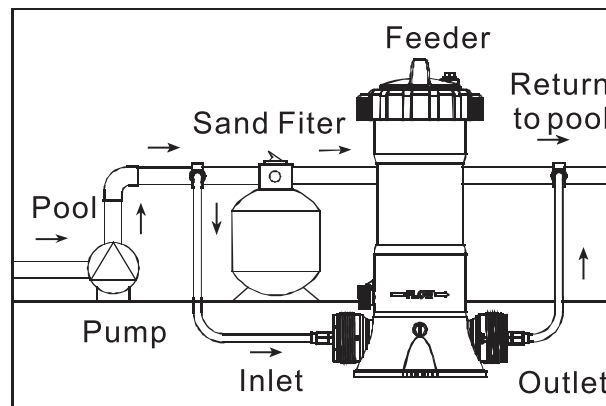

C200

C400

C200/C400 chlorine feeder is one the most cost effective way to increase chlorine level in swimming pools. Unlike some other chlorine generation system, C200/C400 chlorine feeder does not require electricity to operate which can be installed in anywhere without the consideration of wiring.

Hose Pipe Installation

Hard Pipe Installation