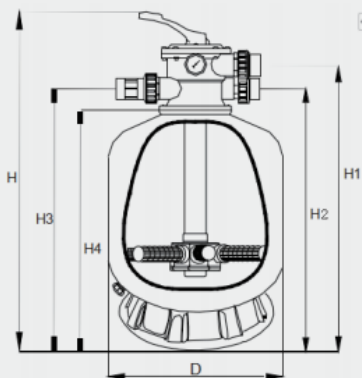

1. 100% Fiberglass and resin raw materials.
2. With 6-way multiport valve.
3. 100% ABS material for valve.
4. Factory testing pressure 370-400KPA, working pressure 250KPA.
5. Bobbin wound with fiberglass wires.
6. Max temperature of 43°C (109°F).
7. Anti-corrosion and UV-resistant.

Unique design:

All sizes of Pool System top mount sand filters are equipped with bolt type connection valve, not like others using clamp type for small sizes of filters. It makes valve quality more stable and connection more convenient.

Technical Data

Material:
Filer Body: 100% FRP
Plastic: ABS CHI MEI 757
Screws: 304# Stainless Steel

P/N	Model	Size D	Flow m3/h	MPV Size		H mm	H2/H3 mm	H1 mm	H4 mm	Filtration Area m2	Average Tank Thickness		Media Weight 1- 2mm kg	Valve Excluded	
				mm	Inches						0.25Mpa	0.4Mpa		Packing Size mm	Gross Weight Kg
611108	NBT400	∅ 400	6.3	50	1.5	650	470	530	410	0.13	≥ 4	≥ 5	35	410*410*490	11.5
611111	NBT450	∅ 450	7	50	1.5	730	540	601	490	0.14	≥ 4	≥ 5	50	440*440*540	12.5
611101	NBT500	∅ 500	10	50	1.5	780	600	660	540	0.2	≥ 5	≥ 6	80	510*510*670	14
611102	NBT600	∅ 600	15	50	1.5	860	660	730	620	0.3	≥ 5.5	≥ 6.5	160	630*630*670	19
611103	NBT700	∅ 700	18.5	50	1.5	960	771	781	720	0.37	≥ 5.5	≥ 6.5	220	710*710*670	22.5
611104	NBT800	∅ 800	25	63	2.0	1160	950	1040	890	0.5	≥ 6	≥ 7	370	830*830*930	39.5
611105	NBT900	∅ 900	30	63	2.0	1230	1000	1080	960	0.64	≥ 6	≥ 7	447	900*900*990	40
611106	NBT1000	∅ 1000	35	63	2.0	1280	1070	1150	1010	0.79	≥ 6.5	≥ 7.5	700	1030*1030*1200	55
611107	NBT1100	∅ 1100	44	63	2.0	1360	1150	1230	1090	0.98	≥ 6.5	≥ 7.5	960	1135*1135*1260	60
611108	NBT1200	∅ 1200	50	63	2.0	1480	1260	1340	1210	1.13	≥ 6.5	≥ 8.0	1200	1230*1230*1380	68
611109	NBT1400	∅ 1400	65	63	2.0	1690	1470	1550	1420	1.53	≥ 6.5	≥ 8.0	1700	1410*1410*1550	96