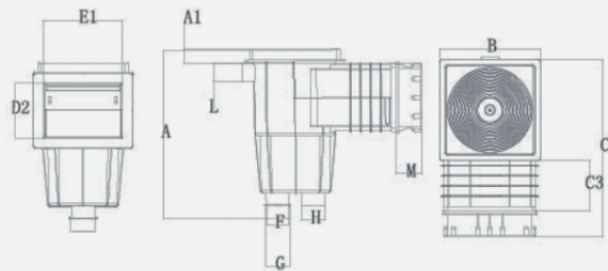

*Size in mm

PA00252.1V

Model	A	A1	B	C	C3	D2	E1	F	G	H	L	M	N
PA00252.1V	483.8	14.5	250.3	634	117.4	142.5	539.1	60	70	70	38	38	249.2

*Size in mm

PA00251.1V

Model	A	A1	B	C	C3	D2	E1	F	G	H	L	M	N
PA00251.1V	416	25.31	248.9	565	137	172.5	358	1 1/2"	2"	2"	46	73	105

*Size in mm

Skimmers For Concrete Pools

PA00248C

Model	A	A1	B	C	C3	D2	E1	F	G	H	L	M
PA00248C	416	25.31	246.9	435	137	136	196	1 1/2"	2"	2"	46	63

*Size in mm

PA00249C

Model	A	A1	B	C	C1	D1	D2	F	G	H	L	J
PA00249C	416.00	34.60	248.90	370.20	156.38	201.7	139.7	1 1/2"	2"	50.00	40.00	49.76

*Size in mm