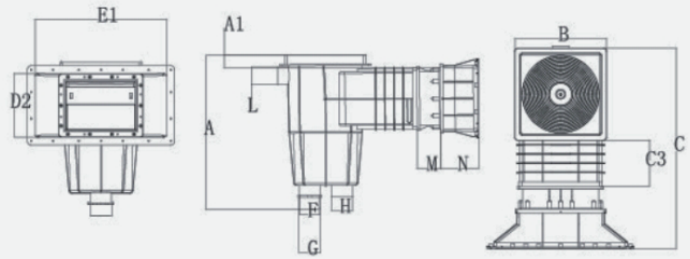

POOL FITTINGS

- » Skimmers, Gratings, Inlets and other Fittings.
- » Premium Quality.

POOL
SYSTEM

PA00251V

Model	A	A1	B	C	C3	D2	E1	F	G	H	L	M	N
PA00251V	416	25.31	248.9	565	137	172.5	358	1 1/2"	2"	2"	46	73	105

*Size in mm

PA00252.1V

Model	A	A1	B	C	C3	D2	E1	F	G	H	L	M	N
PA00252.1V	483.8	14.5	250.3	634	117.4	142.5	539.1	60	70	70	38	38	249.2

*Size in mm

PA00251.1V

Model	A	A1	B	C	C3	D2	E1	F	G	H	L	M	N
PA00251.1V	416	25.31	248.9	565	137	172.5	358	1 1/2"	2"	2"	46	73	105

*Size in mm

Skimmers For Concrete Pools

PA00248C

Model	A	A1	B	C	C3	D2	E1	F	G	H	L	M
PA00248C	416	25.31	246.9	435	137	136	196	1 1/2"	2"	2"	46	63

*Size in mm

PA00249C

Model	A	A1	B	C	C1	D1	D2	F	G	H	L	J
PA00249C	416.00	34.60	248.90	370.20	156.38	201.7	139.7	1 1/2"	2"	50.00	40.00	49.76

*Size in mm