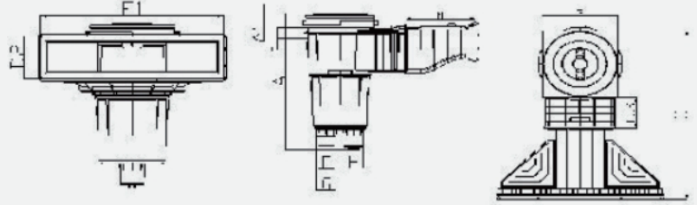

POOL FITTINGS

- » Skimmers, Gratings, Inlets and other Fittings.
- » Premium Quality.

POOL
SYSTEM

PA00251V

Model	A	A1	B	C	C3	D2	E1	F	G	H	L	M	N
PA00251V	416	25.31	248.9	565	137	172.5	358	1 1/2"	2"	2"	46	73	105

*Size in mm

PA00252.1V

Model	A	A1	B	C	C3	D2	E1	F	G	H	L	M	N
PA00252.1V	483.8	14.5	250.3	634	117.4	142.5	539.1	60	70	70	38	38	249.2

*Size in mm

PA00251.1V

Model	A	A1	B	C	C3	D2	E1	F	G	H	L	M	N
PA00251.1V	416	25.31	248.9	565	137	172.5	358	1 1/2"	2"	2"	46	73	105

*Size in mm

Skimmers For Concrete Pools

PA00248C

Model	A	A1	B	C	C3	D2	E1	F	G	H	L	M
PA00248C	416	25.31	246.9	435	137	136	196	1 1/2"	2"	2"	46	63

*Size in mm

PA00249C

Model	A	A1	B	C	C1	D1	D2	F	G	H	L	J
PA00249C	416.00	34.60	248.90	370.20	156.38	201.7	139.7	1 1/2"	2"	50.00	40.00	49.76

*Size in mm