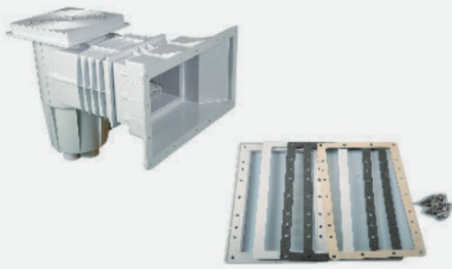

POOL FITTINGS

- » Skimmers, Gratings, Inlets and other Fittings.
- » Premium Quality.

POOL
SYSTEM

PA00251V

Model	A	A1	B	C	C3	D2	E1	F	G	H	L	M	N
PA00251V	416	25.31	248.9	565	137	172.5	358	1 1/2"	2"	2"	46	73	105