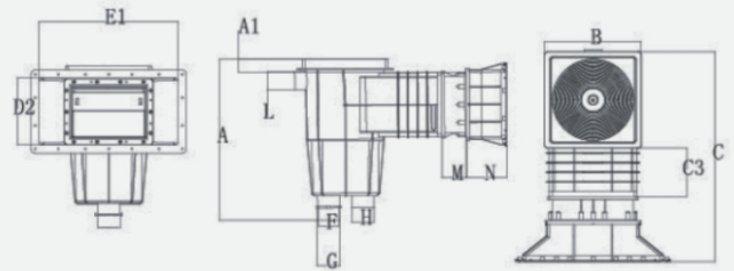

POOL FITTINGS

- » Skimmers, Gratings, Inlets and other Fittings.
- » Premium Quality.

POOL
SYSTEM

PA00251V

Model	A	A1	B	C	C3	D2	E1	F	G	H	L	M	N
PA00251V	416	25.31	248.9	565	137	172.5	358	1 1/2"	2"	2"	46	73	105

*Size in mm

PA00252.1V

Model	A	A1	B	C	C3	D2	E1	F	G	H	L	M	N
PA00252.1V	483.8	14.5	250.3	634	117.4	142.5	539.1	60	70	70	38	38	249.2

*Size in mm

PA00251.1V

Model	A	A1	B	C	C3	D2	E1	F	G	H	L	M	N
PA00251.1V	416	25.31	248.9	565	137	172.5	358	1 1/2"	2"	2"	46	73	105

*Size in mm

Skimmers For Concrete Pools

PA00248C

Model	A	A1	B	C	C3	D2	E1	F	G	H	L	M
PA00248C	416	25.31	246.9	435	137	136	196	1 1/2"	2"	2"	46	63

*Size in mm

PA00249C

Model	A	A1	B	C	C1	D1	D2	F	G	H	L	J
PA00249C	416.00	34.60	248.90	370.20	156.38	201.7	139.7	1 1/2"	2"	50.00	40.00	49.76

*Size in mm