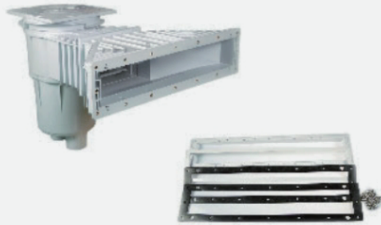

PA00252.1V

Model	A	A1	B	C	C3	D2	E1	F	G	H	L	M	N
PA00252.1V	483.8	14.5	250.3	634	117.4	142.5	539.1	60	70	70	38	38	249.2

*Size in mm