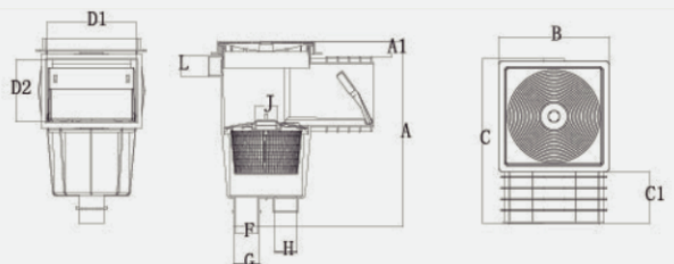

*Size in mm

PA00252.1V

Model	A	A1	B	C	C3	D2	E1	F	G	H	L	M	N
PA00252.1V	483.8	14.5	250.3	634	117.4	142.5	539.1	60	70	70	38	38	249.2

*Size in mm

PA00251.1V

Model	A	A1	B	C	C3	D2	E1	F	G	H	L	M	N
PA00251.1V	416	25.31	248.9	565	137	172.5	358	1 1/2"	2"	2"	46	73	105

*Size in mm

Skimmers For Concrete Pools

PA00248C

Model	A	A1	B	C	C3	D2	E1	F	G	H	L	M
PA00248C	416	25.31	246.9	435	137	136	196	1 1/2"	2"	2"	46	63

*Size in mm

PA00249C

Model	A	A1	B	C	C1	D1	D2	F	G	H	L	J
PA00249C	416.00	34.60	248.90	370.20	156.38	201.7	139.7	1 1/2"	2"	50.00	40.00	49.76

*Size in mm