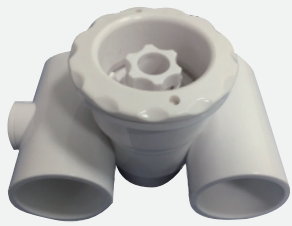

POOL FITTINGS

- » Skimmers, Gratings, Inlets and other Fittings.
- » Premium Quality.

POOL
SYSTEM

PA00251V

Model	A	A1	B	C	C3	D2	E1	F	G	H	L	M	N
PA00251V	416	25.31	248.9	565	137	172.5	358	1 1/2"	2"	2"	46	73	105

*Size in mm

PA00252.1V

Model	A	A1	B	C	C3	D2	E1	F	G	H	L	M	N
PA00252.1V	483.8	14.5	250.3	634	117.4	142.5	539.1	60	70	70	38	38	249.2

*Size in mm

PA00251.1V

Model	A	A1	B	C	C3	D2	E1	F	G	H	L	M	N
PA00251.1V	416	25.31	248.9	565	137	172.5	358	1 1/2"	2"	2"	46	73	105

*Size in mm

Skimmers For Concrete Pools

PA00248C

Model	A	A1	B	C	C3	D2	E1	F	G	H	L	M
PA00248C	416	25.31	246.9	435	137	136	196	1 1/2"	2"	2"	46	63

*Size in mm

PA00249C

Model	A	A1	B	C	C1	D1	D2	F	G	H	L	J
PA00249C	416.00	34.60	248.90	370.20	156.38	201.7	139.7	1 1/2"	2"	50.00	40.00	49.76