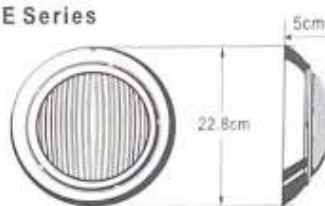

Product benefits

- Easy installation. Only a 2.5cm hole required;
- Made from high quality stainless steel;
- Plug and play, no cutting required;
- IP68 water resistant rating;

SLH Series

SPE Series

Specification

Model	Diameter Thickness		Watts	Volts	Bulb Type	No. of LED	LED Colour	Remote Con.
	(cm)	(cm)						
SPE-075	22.8	5	75W	12V	Halogen	N/A	N/A	N
SPE-100	22.8	5	100W	12V	Halogen	N/A	N/A	N
SPE-54C	22.8	5	4.1W	12V	LED	54	Red, Blue, Green	N
SPE-54CS	22.8	5	4.1W	12V	LED	54	Red, Blue, Green	Y
SPE-54W	22.8	5	4.1W	12V	LED	54	White	N
SPE-72C	22.8	5	5.4W	12V	LED	72	Red, Blue, Green	N
SPE-72CS	22.8	5	5.4W	12V	LED	72	Red, Blue, Green	Y
SPE-72W	22.8	5	5.4W	12V	LED	72	White	N
SPE-108C	22.8	5	8.1W	12V	LED	108	Red, Blue, Green	N
SPE-108CS	22.8	5	8.1W	12V	LED	108	Red, Blue, Green	Y
SPE-108W	22.8	5	8.1W	12V	LED	108	White	N
SPE-180C	22.8	5	13.5W	12V	LED	180	Red, Blue, Green	N
SPE-180CS	22.8	5	13.5W	12V	LED	180	Red, Blue, Green	Y
SPE-180W	22.8	5	13.5W	12V	LED	180	White	N
SPE-252C	22.8	5	18.9W	12V	LED	252	Red, Blue, Green	N
SPE-252CS	22.8	5	18.9W	12V	LED	252	Red, Blue, Green	Y
SPE-252W	22.8	5	18.9W	12V	LED	252	White	N
SPE-270C	22.8	5	20.3W	12V	LED	270	Red, Blue, Green	N
SPE-270CS	22.8	5	20.3W	12V	LED	270	Red, Blue, Green	Y
SPE-270W	22.8	5	20.3W	12V	LED	270	White	N