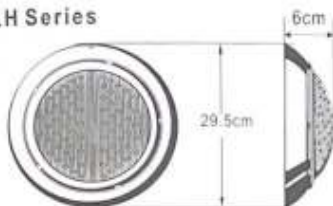

SPE & SLH SERIES

SURFACE MOUNTED STAINLESS STEEL UNDERWATER LIGHT

LED colours can be changed through the on/off switch for those models that do not come with a remote control.

1. LED colour will change if restarted (turn light off and on) within 10 second;
2. Flashing mode will activate when restart between 10 to 20 second;

Product benefits

- Easy installation. Only a 2.5cm hole required;
- Made from high quality stainless steel;
- Plug and play, no cutting required;
- IP68 water resistant rating;

SLH Series

SPE Series

Specification