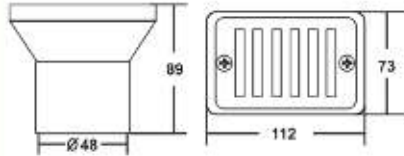

## DREN CANAL

Model	Code	Material	Color	Threaded	Inner Ø	Height h	Carton Qty
HT-1019-48	81008	ABS	White	No	48mm	89mm	50
HT-1019-63	81005	ABS	White	No	63mm	99mm	50