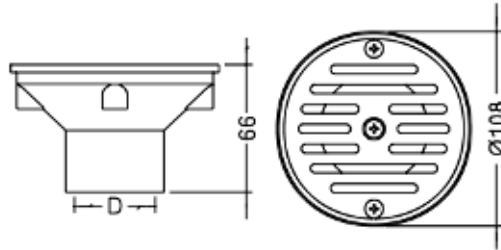

## BOQUILLA DE PISO PLANA

Model	Code	Material	Color	Threaded In & Out	Connection Size		Carton Qty
					Inner Ø	Outer Ø	
HT-1424N (Imperial)	81000	ABS	White	No	1.5"	2"	50
HT-1424N (Metric)	81000	ABS	White	No	50mm	60mm	50