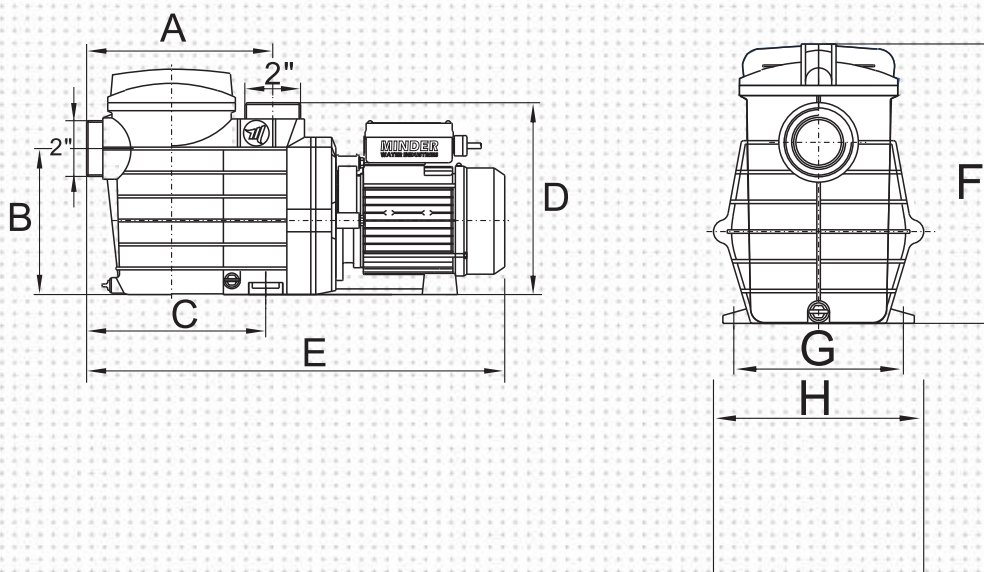

ELECTRICAL DATA						
Model	MXB075	MXB100	MXB150	MXB200	MXB250	MXB300
Code	90718	90139	90140	90141	90142	90143
Voltage (V)	220 - 240	220 - 240	220 - 240	220 - 240	220 - 240	220 - 240
Phase	1	1	1	1	1	1
Supply Frequency (Hz)	50	50	50	50	50	50
Amps	3.2	3.8	5.2	7	8.66	10
Motor Input Power (W)	0.55	0.75	1.1	1.5	1.85	2.2
Motor Input Power (HP)	0.75	1	1.5	2	2.5	3
RPM	2850	2850	2850	2850	2850	2850
Enclosure Class (IP)	IP55	IP55	IP55	IP55	IP55	IP55
Insulation Class	F	F	F	F	F	F

OPERATION DATA						
Model	MXB075	MXB100	MXB150	MXB200	MXB250	MXB300
Max. Water Temperature (°C)	50	50	50	50	50	50
Max. Ambient Temperature (°C)	50	50	50	50	50	50
Noise @1 meter (dB)	61	62	63	65	67	69

Model	DIMENSIONS								Inlet PVC	Outlet PVC	WEIGHT	
	A	B	C	D	E	F	G	H				
	mm								inch			kg
MXB075	264	207	254	272	593	320	194	240	2	2	12	
MXB100	264	207	254	272	593	320	194	240	2	2	13.5	
MXB150	264	207	254	272	593	320	194	240	2	2	15.5	
MXB200	264	207	254	272	593	320	194	240	2	2	17.5	
MXB250	264	207	254	272	593	320	194	240	2	2	18.5	
MXB300	264	207	254	272	593	320	194	240	2	2	20